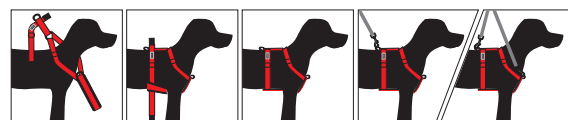

Materials:

90% polyester, 10% neoprene

Sizes	RETAIL
XXS	$66.00
XS	$70.00
S	$74.00
M	$80.00
L	$86.00

	XXS	XS	S	M	L
Chest:	35-55cm	45-70 cm	55-85 cm	65-105 cm	80-130 cm
Webbing:	20 mm	25 mm	30 mm	40 mm	40 mm

438
NEON
YELLOW