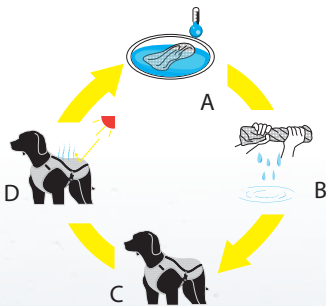

Sizes:

XS, S, M, L, XL

Materials:

100% polyester

Sizes

	RETAIL
XS	\$46.00
S	\$46.00
M	\$56.00
L	\$64.00
XL	\$74.00

210
GRAY

517
CELERY