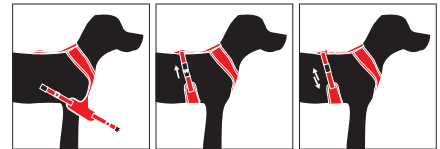

Materials:

80% polyester, 20% polyamide

Sizes

	RETAIL
XS	\$34.00
S	\$38.00
M	\$44.00
L	\$48.00

	XS	S	M	L	XL
Neck:	24 cm	26 cm	28 cm	32 cm	34 cm
Chest:	22-32 cm	30-44 cm	34-52 cm	48-72 cm	52-82 cm
Webbing:	15 mm	15 mm	20 mm	25 mm	25 mm