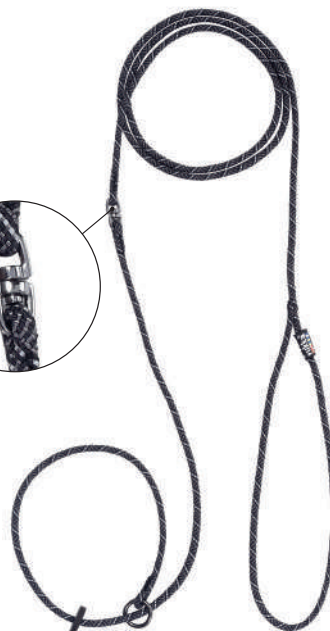

Sizes

S RETAIL $28.00

S

Length: 180 cm

Webbing: 4 mm

650
RED

990
BLACK