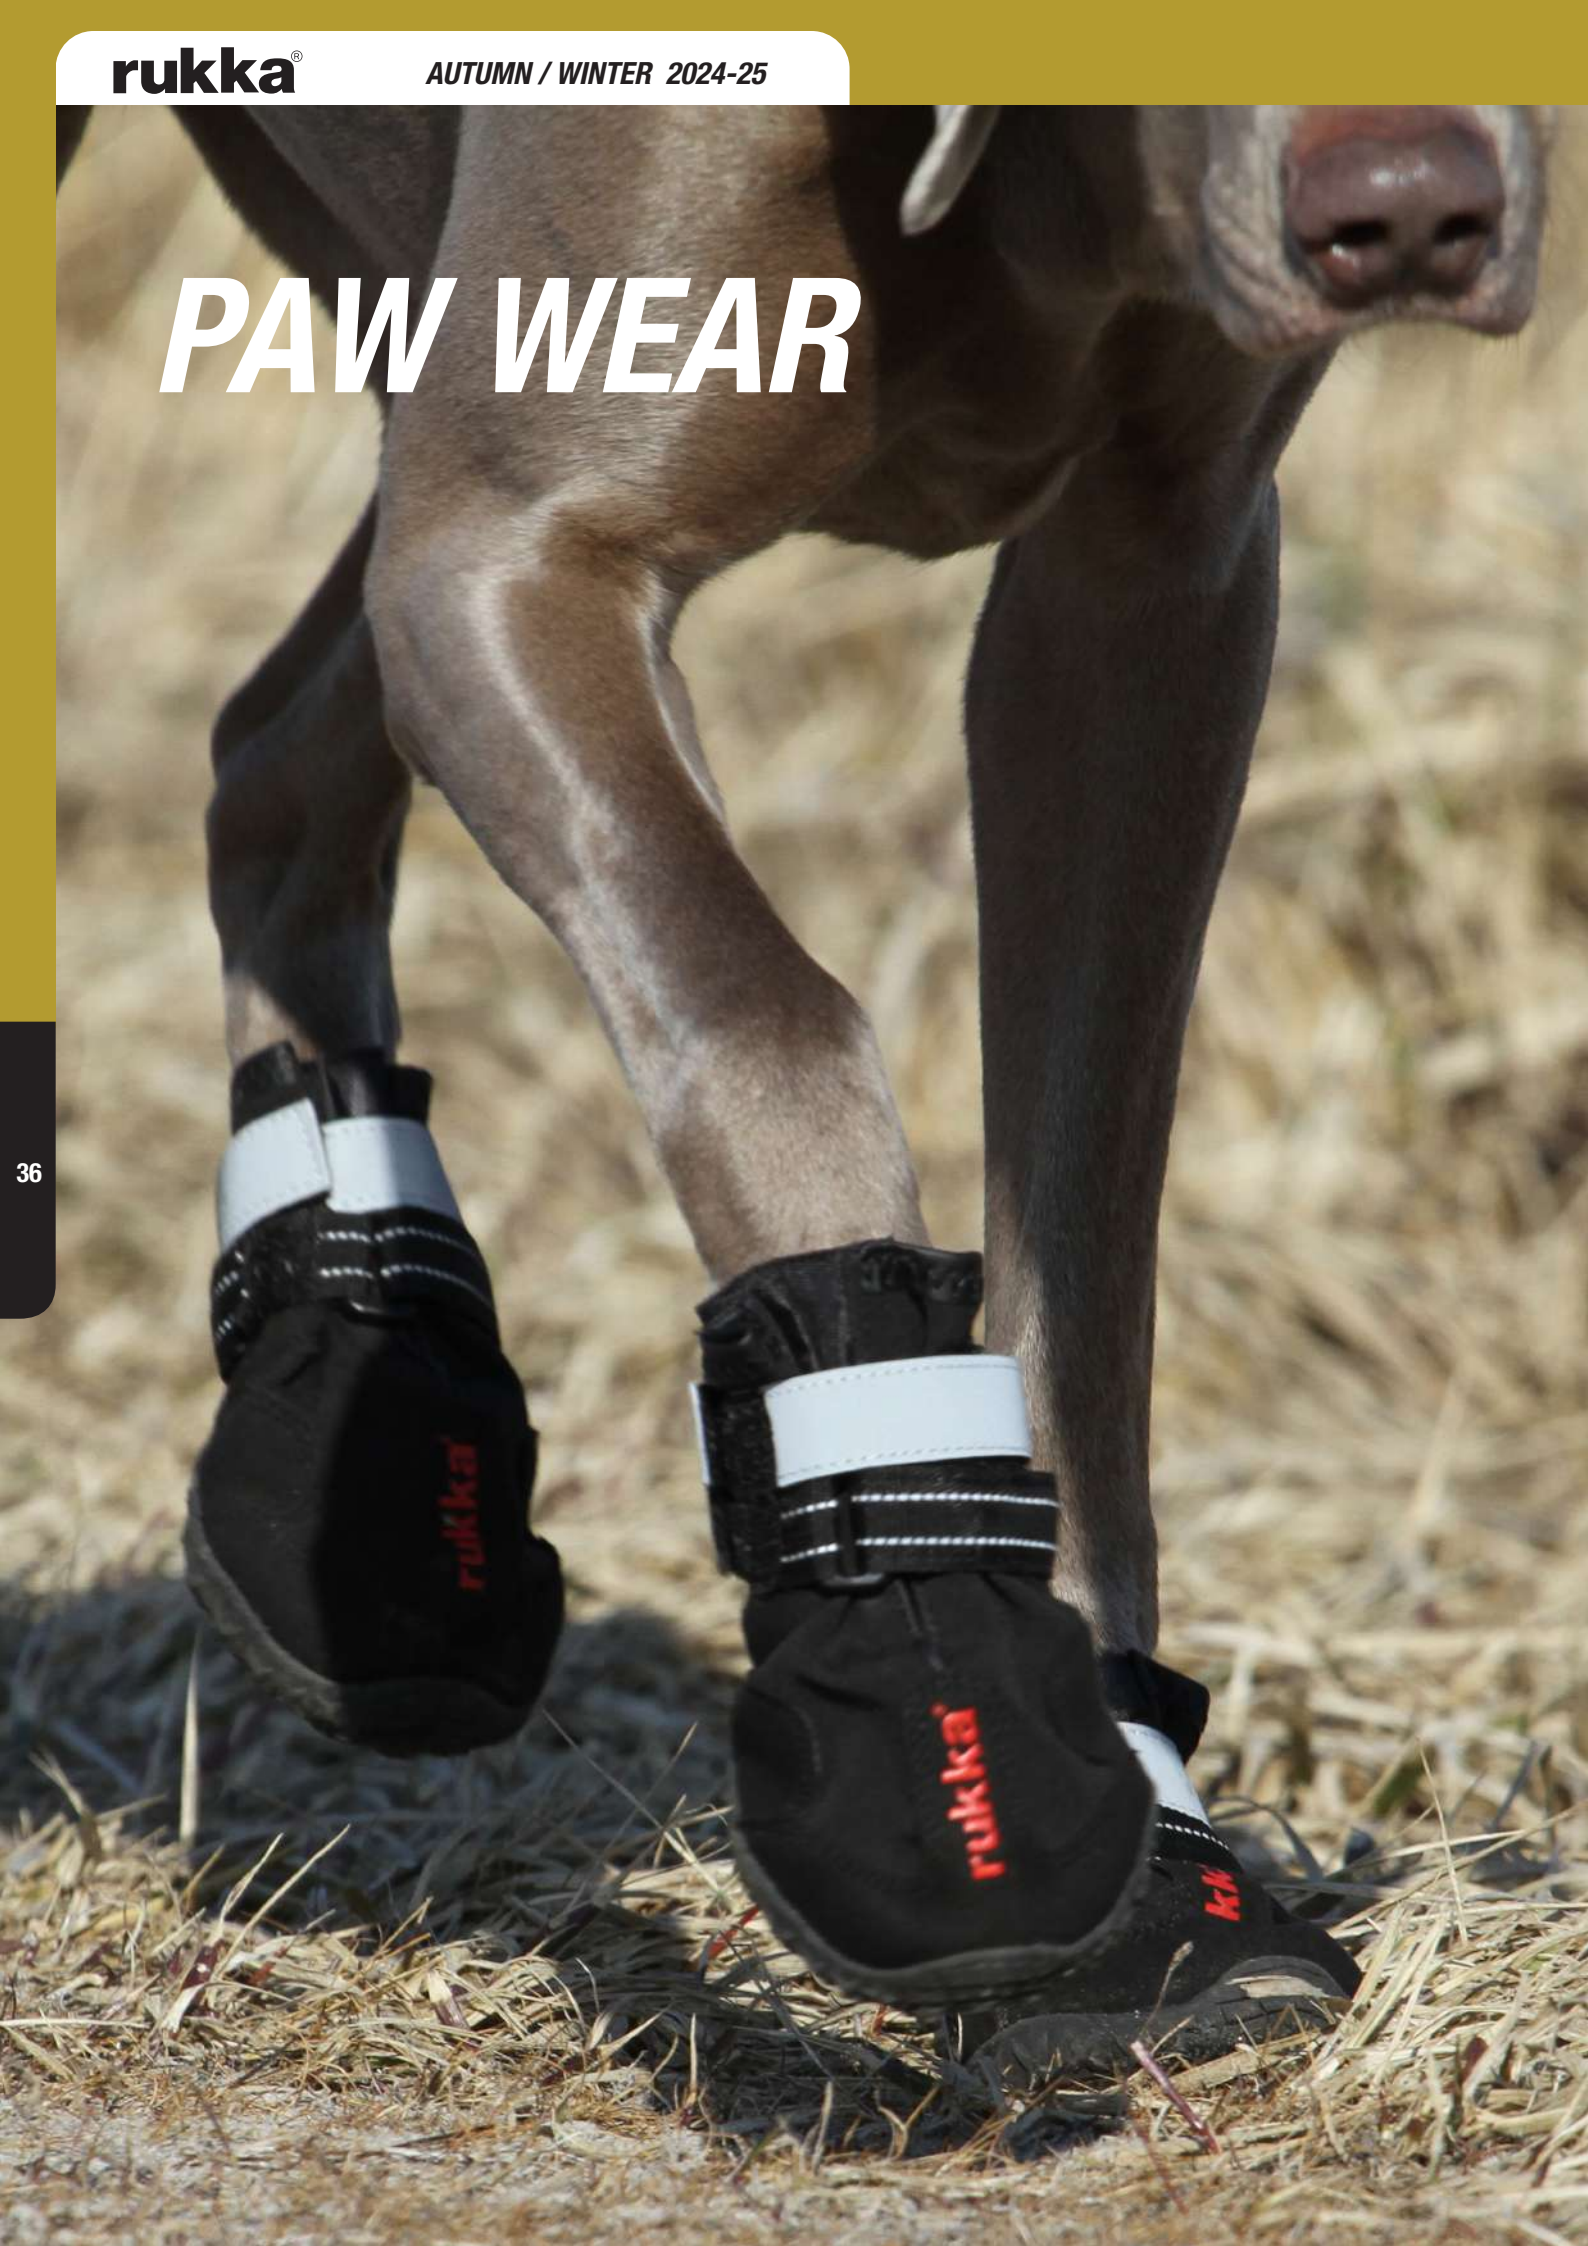

PAW WEAR

PROFF SHOES 2PCS/BAG

60750 264 J

Features:

- Practical shoes to protect paws from mud, sharp stones and moisture
- Moulded sole for increased flexibility and traction
- Fast and easy to put on
- Touch-fastener closure
- Reflective details
- Two shoes per pack

Sizes:

1, 2, 3, 4, 5, 6, 7, 8

Materials:

100% polyester

Sizes

Sizes	RETAIL
1	$44.00
2	$44.00
3	$44.00
4	$48.00
5	$48.00
6	$48.00
7	$52.00
8	$52.00

990
BLACK