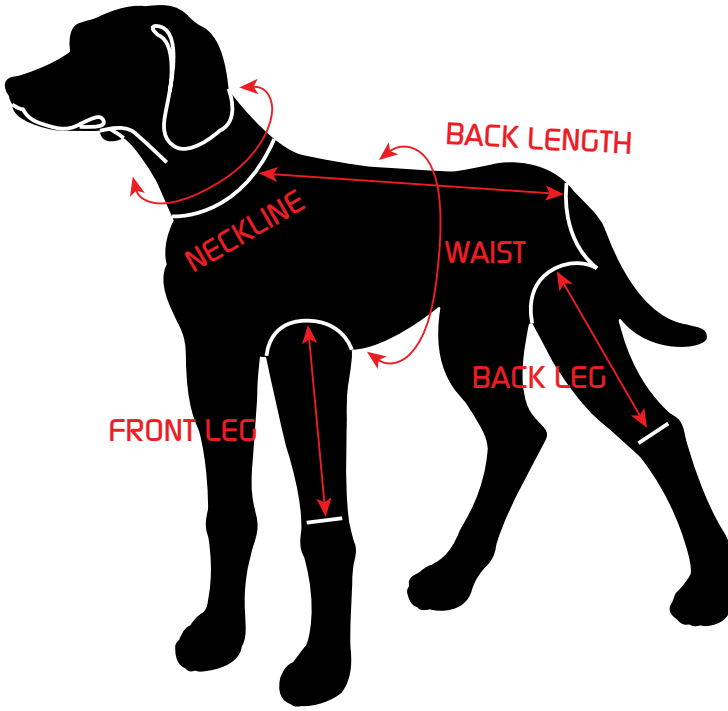

PROTECT OVERALL / FLASH OVERALL

Size	Back length cm / inch	Neckline cm / inch	Waist^{max} cm / inch	Front leg cm / inch	Back leg cm / inch
25	25 / 10"	37 / 14.5"	43 / 17"	12 / 4.5"	15.5 / 6"
30	30 / 12"	37 / 14.5"	48 / 19"	14 / 5.5"	15.5 / 6"
35	35 / 13.5"	45 / 17.5"	58 / 23"	16 / 6"	16.5 / 6.5"
40	40 / 15.5"	47 / 18.5"	60 / 23.5"	16.5 / 6.5"	17.5 / 7"
45	45 / 17.5"	52 / 20.5"	65 / 25.5"	24 / 9.5"	22 / 8.5"
50	50 / 19.5"	60 / 23.5"	76 / 30"	28.5 / 11"	27 / 10.5"
55	55 / 21.5"	68 / 26.5"	84 / 33"	32 / 12.5"	31 / 12"
60	60 / 23.5"	70 / 27.5"	88 / 34.5"	37 / 14.5"	35.5 / 14"
65	65 / 25.5"	73 / 28.5"	92 / 36"	37.5 / 14.5"	37.5 / 14.5"

STREAM RAINCOAT

Size	Back length cm / inch	Neckline cm / inch	Waist cm / inch
25	25 / 10"	24 / 9.5"	38 / 15"
30	31 / 12"	30.5 / 12"	43 / 17"
35	36 / 14"	37 / 14.5"	50 / 19.5"
40	41 / 16"	41.5 / 16"	56 / 22"
45	46 / 18"	47 / 18.5"	68 / 26.5"
50	51 / 20"	51.5 / 20"	82 / 32"
55	56 / 22"	57 / 22.5"	86 / 34"
60	61 / 24"	62.5 / 24.5"	88 / 34.5"
65	66 / 26"	68 / 26.5"	92 / 36"
70	71 / 28"	73 / 28.5"	94 / 37"
75	76 / 30"	78 / 30.5"	97 / 38"
80	81 / 32"	86 / 34"	102 / 40"

SHINE RAINCOAT

Size	Back length cm / inch	Neckline cm / inch	Waist^{min-max} cm / inch
25			
30			
35			
40			
45			
50			
55			
60			
65			

HASE RAINCOAT

Size	Back length cm / inch	Neckline cm / inch	Waist^{min-max} cm / inch
25	25.5 / 10"	36 / 14"	18.5-37 / 7.5"-14.5"
30	31.5 / 12.5"	42 / 16.5"	22-44 / 8.5"-17.5"
35	38.5 / 15"	43 / 17"	23.5-47 / 9"-18.5"
40	43 / 17"	46 / 18"	27.5-55 / 11"-21.5"
45	47 / 18.5"	53 / 21"	32-64 / 12.5"-25"
50	51.5 / 20.5"	56 / 22"	33-66 / 13"-26"
55	56.5 / 22.5"	60 / 23.5"	34-68 / 13.5"-26.5"
60	61.5 / 24.5"	64 / 25"	37.5-75 / 15"-29.5"
65	66.5 / 26"	70 / 27.5"	41.5-83 / 16.5"-32.5"

HAYTON ECO

Size	Back length cm / inch	Neckline cm / inch	Waist^{min-max} cm / inch
25	20-25.5 / 8"-10"	36 / 14"	30-41 / 12"-16"
30	25-31.5 / 10"-12.5"	42 / 16.5"	34-44 / 13.5"-17.5"
35	31-38.5 / 12"-15"	43 / 17"	38-47 / 15"-18.5"
40	35-43 / 13.5"-17"	46 / 18"	39-58 / 15.5"-23"
45	38-47 / 15"-18.5"	53 / 21"	43-64 / 17"-25"
50	42-51.5 / 16.5"-20.5"	56 / 22"	43.5-65 / 17.5"-25.5"
55	47-56.5 / 18.5"-22.5"	60 / 23.5"	44-73 / 17.5"-28.5"
60	53-61.5 / 21"-24.5"	64 / 25"	49-79 / 19"-31"
65	57-66.5 / 22.5"-26"	70 / 27.5"	52-83 / 20.5"-32.5"